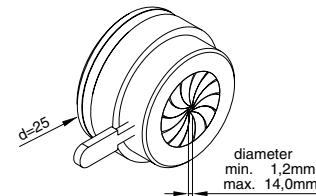

FILTER PLATE HOLDER AFH

Holds up to 3 filter plates with
50 mm x 50 mm edge outline

Match Code	Order No.
AFH	4311-9-010

IRIS DIAPHRAGM AID C25

Iris diaphragm d=25 mm
for insert AMAI C25

Match Code	Order No.
AID C25	4710-9-020

IRIS DIAPHRAGM AID C30

Iris diaphragm d=30 mm
for insert AMAI C30

Match Code	Order No.
AID C30	4710-9-030