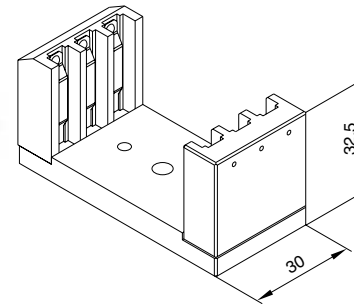

FILTER PLATE HOLDER AFH

Holds up to 3 filter plates with
50 mm x 50 mm edge outline

Match Code	Order No.
AFH	4311-9-010

IRIS DIAPHRAGM AID C25

Iris diaphragm d=25 mm
for insert AMAI C25

Match Code	Order No.
AID C25	4710-9-020

IRIS DIAPHRAGM AID C30

Iris diaphragm d=30 mm
for insert AMAI C30

Match Code	Order No.
AID C30	4710-9-030