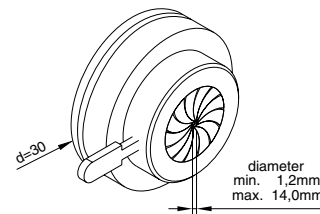

FILTER PLATE HOLDER AFH

Holds up to 3 filter plates with
50 mm x 50 mm edge outline

Match Code	Order No.
AFH	4311-9-010

IRIS DIAPHRAGM AID C25

Iris diaphragm d=25 mm
for insert AMAI C25

Match Code	Order No.
AID C25	4710-9-020

IRIS DIAPHRAGM AID C30

Iris diaphragm d=30 mm
for insert AMAI C30

Match Code	Order No.
AID C30	4710-9-030